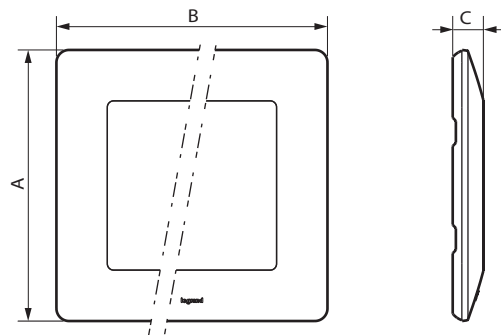

**Valena Life™**  
**Finish plates Ivory/Gold**

Cat. No(s): 7 540 61/62/63/64/65

**1. USE**

Frame plates for fitting on Valena mechanisms 1 to 5 gangs.

**2. RANGE**

**PLATES SUPPLIED WITH IVORY UNDER-PLATES**

	1-gang	7 540 61
	2-gang	7 540 62
	3-gang	7 540 63
	4-gang	7 540 64
	5-gang	7 540 65

**3. OVERALL DIMENSIONS (mm)**

Catalogue Numbers	A	B	C
7 540 61	86	86	9.8
7 540 62	86	157	9.8
7 540 63	86	288	9.8
7 540 64	86	299	9.8
7 540 65	86	370	9.8

**4. MOUNTING**

The plates are clipped via notches to supports (the notches are used to compensate for the thickness. Example: wall carpet). Easy to remove with a screwdriver using the slots on the side of the plate.