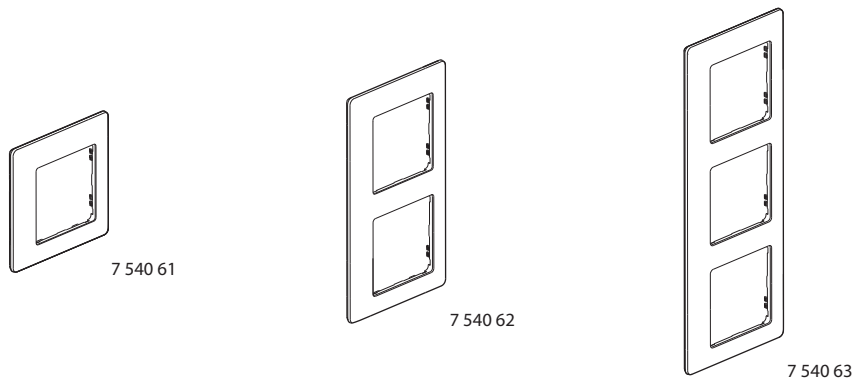

**Valena Life™**  
**Finish plates Ivory/Gold**

Cat. No(s): 7 540 61/62/63/64/65

**1. USE**

Frame plates for fitting on Valena mechanisms 1 to 5 gangs.

**2. RANGE**

**PLATES SUPPLIED WITH IVORY UNDER-PLATES**

	1-gang	7 540 61
	2-gang	7 540 62
	3-gang	7 540 63
	4-gang	7 540 64
	5-gang	7 540 65

**3. OVERALL DIMENSIONS (mm)**

Catalogue Numbers	A	B	C
7 540 61	86	86	9.8
7 540 62	86	157	9.8
7 540 63	86	288	9.8
7 540 64	86	299	9.8
7 540 65	86	370	9.8

**4. MOUNTING**

The plates are clipped via notches to supports (the notches are used to compensate for the thickness. Example: wall carpet). Easy to remove with a screwdriver using the slots on the side of the plate.