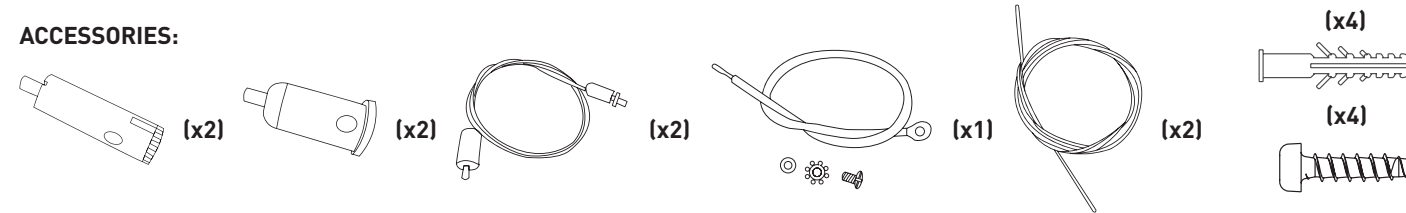

Front

210mm

LUCECO

Installation & Operating Instructions

LED ICE LINEAR

ASSEMBLY AND INSTALLATION

- This product is only suitable for indoor use
- Suspended mounted linear up/down light luminaire
- This product must be disconnected before insulation resistance testing of the lighting circuit

ACCESSORIES:

Tech Help Line UK - 0330 0249 279 Non UK - +44 (0)1952 238 100 Supplied by LUCECO Stafford Park 1, Telford, Shropshire, England, TF3 3BD	Kontakt UK - 0330 0249 279 Non UK - +49 40 89066 878 - 29 Geliefert von Luceco GmbH Holstenplatz 20b, 22765 Hamburg DEUTSCHLAND	Support Technique UK - 0330 0249 279 Non UK - +33 (0)1 61 10 10 35 Notice fournie par Luceco SAS France & Belux 3 Rue de Courtaulin, Magny Le Hongre 77700 FRANCE & BELUX	Servicio de asistencia telefónica UK - 0330 0249 279 Non UK - +34 93 576 83 21 Facilitado por BG Electrical Ltd Liessamins, 6, 08338, Premia de Dalt Barcelona, Spain	Assistenza tecnica telefonica UK - 0330 0249 279 Non UK - +39 0434 1696795 Fornito da BG Electrical Ltd Nexus Italia, Via Amman 10 33170 Pordenone, Italy

Visit our website at www.luceco.com Besuchen Sie uns auf www.luceco.de Visitez notre site Web www.luceco.fr Visite nuestra web en www.luceco.com Visitate il nostro sito www.luceco.com

LIC.JH.01.2017

Rear

LUCECO