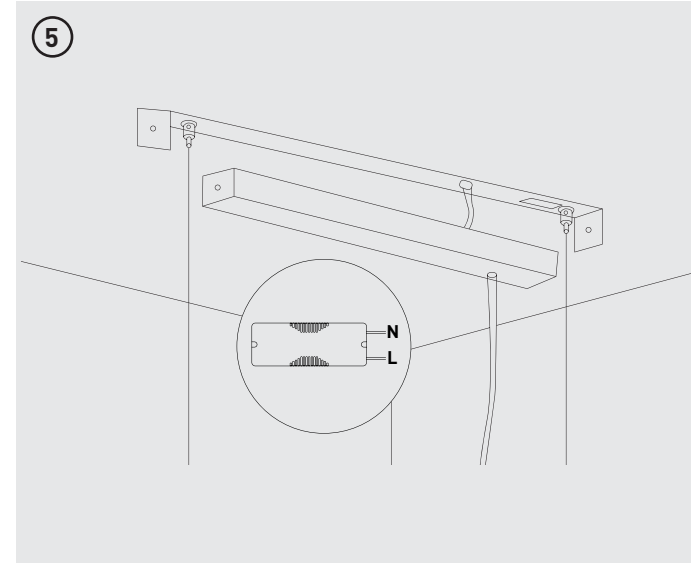

Installation & Operating Instructions

Tech Help Line UK - 0330 0249 279 Non UK - +44 (0)1952 238 100 Supplied by LUCECO Stafford Park 1, Telford, Shropshire, England, TF3 3BD	Kontakt UK - 0330 0249 279 Non UK - +49 40 89066 878 - 29 Geliefert von Luceco GmbH Holstenplatz 20b, 22765 Hamburg DEUTSCHLAND	Support Technique UK - 0330 0249 279 Non UK - +33 (0)1 61 10 10 35 Notice fournie par Luceco SAS France & Belux 3 Rue de Courtaulin, Magny Le Hongre 77700 FRANCE & BELUX	Servicio de asistencia telefónica UK - 0330 0249 279 Non UK - +34 93 576 83 21 Facilitado por BG Electrical Ltd Liessamins, 6, 08338, Premia de Dalt Barcelona, Spain	Assistenza tecnica telefonica UK - 0330 0249 279 Non UK - +39 0434 1696795 Fornito da BG Electrical Ltd Nexus Italia, Via Amman 10 33170 Pordenone, Italy

Visit our website at www.luceco.com Besuchen Sie uns auf www.luceco.de Visitez notre site Web www.luceco.fr Visite nuestra web en www.luceco.com Visitate il nostro sito www.luceco.com

LIC.JH.01.2017

297mm