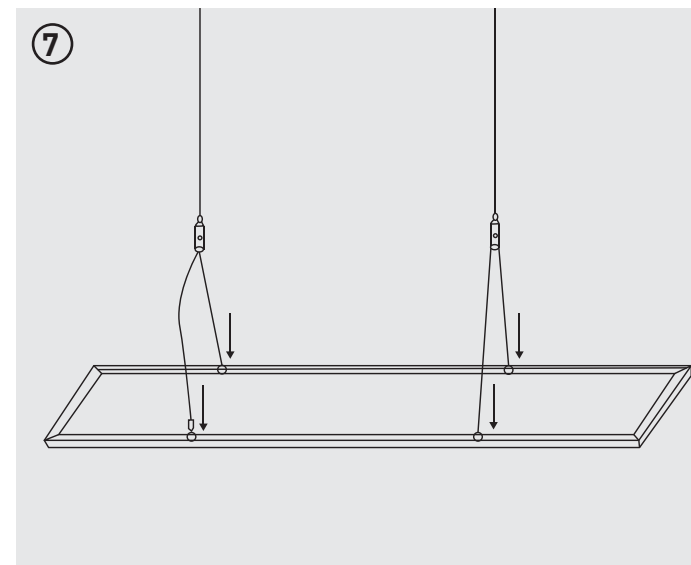

Installation & Operating Instructions

Tech Help Line UK - 0330 0249 279 Non UK - +44 (0)1952 238 100 Supplied by LUCECO Stafford Park 1, Telford, Shropshire, England, TF3 3BD	Kontakt UK - 0330 0249 279 Non UK - +49 40 89066 878 - 29 Geliefert von Luceco GmbH Holstenplatz 20b, 22765 Hamburg DEUTSCHLAND	Support Technique UK - 0330 0249 279 Non UK - +33 (0)1 61 10 10 35 Notice fournie par Luceco SAS France & Belux 3 Rue de Courtaulin, Magny Le Hongre 77700 FRANCE & BELUX	Servicio de asistencia telefónica UK - 0330 0249 279 Non UK - +34 93 576 83 21 Facilitado por BG Electrical Ltd Liessamins, 6, 08338, Premia de Dalt Barcelona, Spain	Assistenza tecnica telefonica UK - 0330 0249 279 Non UK - +39 0434 1696795 Fornito da BG Electrical Ltd Nexus Italia, Via Amman 10 33170 Pordenone, Italy

Visit our website at www.luceco.com Besuchen Sie uns auf www.luceco.de Visitez notre site Web www.luceco.fr Visite nuestra web en www.luceco.com Visitate il nostro sito www.luceco.com

LIC.JH.01.2017

297mm