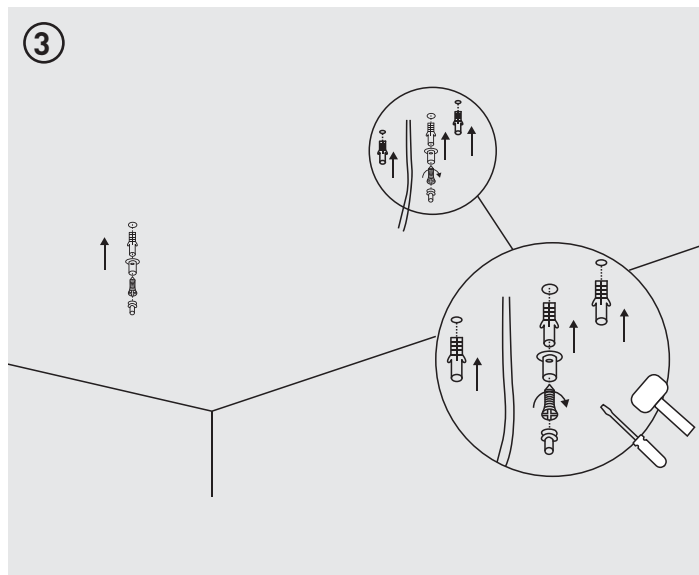

Front

210mm

LUCECO

Installation & Operating Instructions

LED ICE LINEAR

ASSEMBLY AND INSTALLATION

- This product is only suitable for indoor use
- Suspended mounted linear up/down light luminaire
- This product must be disconnected before insulation resistance testing of the lighting circuit

ACCESSORIES:

Tech Help Line UK - 0330 0249 279 Non UK - +44 (0)1952 238 100 Supplied by LUCECO Stafford Park 1, Telford, Shropshire, England, TF3 3BD	Kontakt UK - 0330 0249 279 Non UK - +49 40 89066 878 - 29 Geliefert von Luceco GmbH Holstenplatz 20b, 22765 Hamburg DEUTSCHLAND	Support Technique UK - 0330 0249 279 Non UK - +33 (0)1 61 10 10 35 Notice fournie par Luceco SAS France & Belux 3 Rue de Courtaulin, Magny Le Hongre 77700 FRANCE & BELUX	Servicio de asistencia telefónica UK - 0330 0249 279 Non UK - +34 93 576 83 21 Facilitado por BG Electrical Ltd Liessamins, 6, 08338, Premia de Dalt Barcelona, Spain	Assistenza tecnica telefonica UK - 0330 0249 279 Non UK - +39 0434 1696795 Fornito da BG Electrical Ltd Nexus Italia, Via Amman 10 33170 Pordenone, Italy

Visit our website at www.luceco.com Besuchen Sie uns auf www.luceco.de Visitez notre site Web www.luceco.fr Visite nuestra web en www.luceco.com Visitate il nostro sito www.luceco.com

LIC.JH.01.2017

Rear

LUCECO