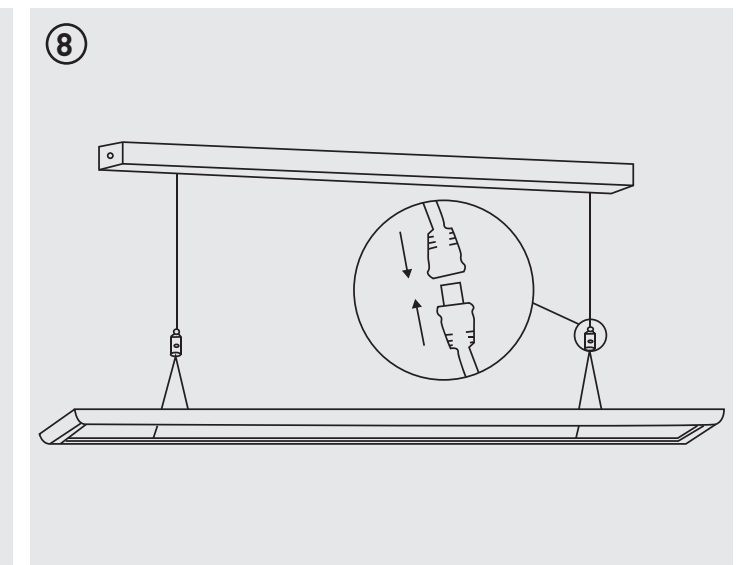

Installation & Operating Instructions

Tech Help Line UK - 0330 0249 279 Non UK - +44 (0)1952 238 100 Supplied by LUCECO Stafford Park 1, Telford, Shropshire, England, TF3 3BD	Kontakt UK - 0330 0249 279 Non UK - +49 40 89066 878 - 29 Geliefert von Luceco GmbH Holstenplatz 20b, 22765 Hamburg DEUTSCHLAND	Support Technique UK - 0330 0249 279 Non UK - +33 (0)1 61 10 10 35 Notice fournie par Luceco SAS France & Belux 3 Rue de Courtaulin, Magny Le Hongre 77700 FRANCE & BELUX	Servicio de asistencia telefónica UK - 0330 0249 279 Non UK - +34 93 576 83 21 Facilitado por BG Electrical Ltd Liessamins, 6, 08338, Premia de Dalt Barcelona, Spain	Assistenza tecnica telefonica UK - 0330 0249 279 Non UK - +39 0434 1696795 Fornito da BG Electrical Ltd Nexus Italia, Via Amman 10 33170 Pordenone, Italy

Visit our website at www.luceco.com Besuchen Sie uns auf www.luceco.de Visitez notre site Web www.luceco.fr Visite nuestra web en www.luceco.com Visitate il nostro sito www.luceco.com

LIC.JH.01.2017

297mm