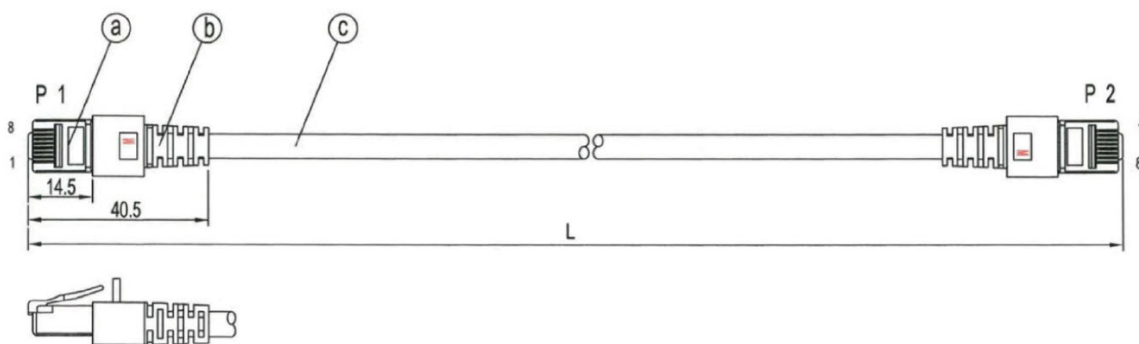

DATENBLATT

RJ45 Patchkabel S/FTP, Cat.6, LSZH, grau

Normen, Zulassungen, Zertifizierungen

Steckverbinder

IEC 60603-7-5

Verfügbare Varianten

Art.Nr.	Bezeichnung	Länge
K5510.0,15	RJ45 Patchkabel S/FTP, Cat.6, LSZH, 0,15m, grau	0,15 m
K5510.0,25	RJ45 Patchkabel S/FTP, Cat.6, LSZH, 0,25m, grau	0,25 m
K5510.0,5	RJ45 Patchkabel S/FTP, Cat.6, LSZH, 0,5m, grau	0,5 m
K5510.0,75	RJ45 Patchkabel S/FTP, Cat.6, LSZH, 0,75m, grau	0,75 m
K5510.1	RJ45 Patchkabel S/FTP, Cat.6, LSZH, 1m, grau	1,0 m
K5510.1,5	RJ45 Patchkabel S/FTP, Cat.6, LSZH, 1,5m, grau	1,5 m
K5510.2	RJ45 Patchkabel S/FTP, Cat.6, LSZH, 2m, grau	2,0 m
K5510.3	RJ45 Patchkabel S/FTP, Cat.6, LSZH, 3m, grau	3,0 m
K5510.5	RJ45 Patchkabel S/FTP, Cat.6, LSZH, 5m, grau	5,0 m
K5510.7,5	RJ45 Patchkabel S/FTP, Cat.6, LSZH, 7,5m, grau	7,5 m
K5510.10	RJ45 Patchkabel S/FTP, Cat.6, LSZH, 10m, grau	10,0 m
K5510.15	RJ45 Patchkabel S/FTP, Cat.6, LSZH, 15m, grau	15,0 m
K5510.20	RJ45 Patchkabel S/FTP, Cat.6, LSZH, 20m, grau	20,0 m
K5510.25	RJ45 Patchkabel S/FTP, Cat.6, LSZH, 25m, grau	25,0 m
K5510.30	RJ45 Patchkabel S/FTP, Cat.6, LSZH, 30m, grau	30,0 m
K5510.40	RJ45 Patchkabel S/FTP, Cat.6, LSZH, 40m, grau	40,0 m
K5510.50	RJ45 Patchkabel S/FTP, Cat.6, LSZH, 50m, grau	50,0 m

Abbildungen

Ähnlicher Artikel

K5512.1

RJ45 Patchkabel S/FTP, Cat.6, LSZH, rot

Dieses Datenblatt wurde maschinell am 08-04-2021 erzeugt. Technische Änderungen vorbehalten.