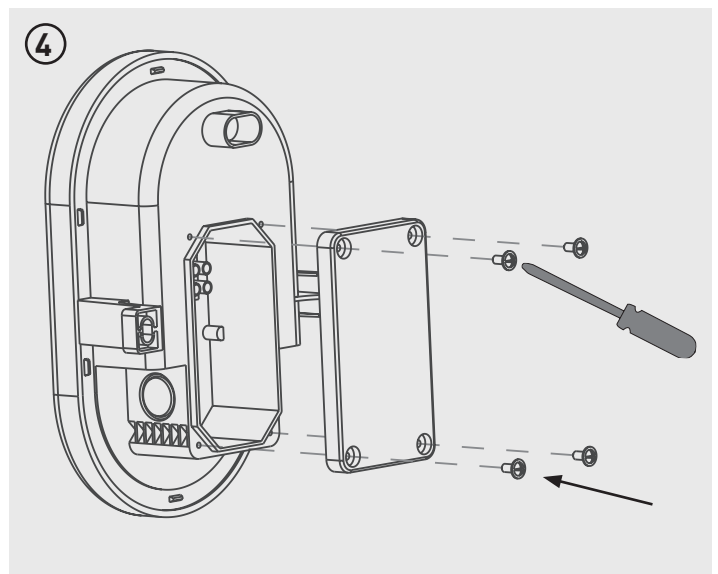

ECO DECORATIVE EXTERIOR OVAL MINI LED BULKHEAD

Part Code	Power Source / Frequency	Luminaire Lumens	Wattage
EBE5040W	220-240V AC - 50/60Hz	450lm	5.5W
EBE5040B	220-240V AC - 50/60Hz	450lm	5.5W

ACCESSORIES:

x2

Tech Help Line UK - 0330 0249 279 Non UK - +44 (0)1952 238 100 Supplied by LUCECO Stafford Park 1, Telford, Shropshire, England, TF3 3BD	Kontakt UK - 0330 0249 279 Non UK - +49 40 89066 878 - 29 Geliefert von Luceco GmbH Holstenplatz 20b, 22765 Hamburg DEUTSCHLAND	Support Technique UK - 0330 0249 279 Non UK - +33 (0)1 61 10 10 35 Notice fournie par Luceco SAS France & Belux 3 Rue de Courtalin, Magny Le Hongre 77700 FRANCE & BELUX	Servicio de asistencia telefónica UK - 0330 0249 279 Non UK - +34 93 576 83 21 Facilitado por BG Electrical Ltd Liessamins, 6, 08338, Premia de Dalt Barcelona, Spain	Assistenza tecnica telefonica UK - 0330 0249 279 Non UK - +39 0434 1696795 Fornito da BG Electrical Ltd Nexus Italia, Via Amman 10 33170 Pordenone, Italy

Visit our website at www.luceco.com Besuchen Sie uns auf www.luceco.de Visitez notre site Web www.luceco.fr Visite nuestra web en www.luceco.com Visitate il nostro sito www.luceco.com