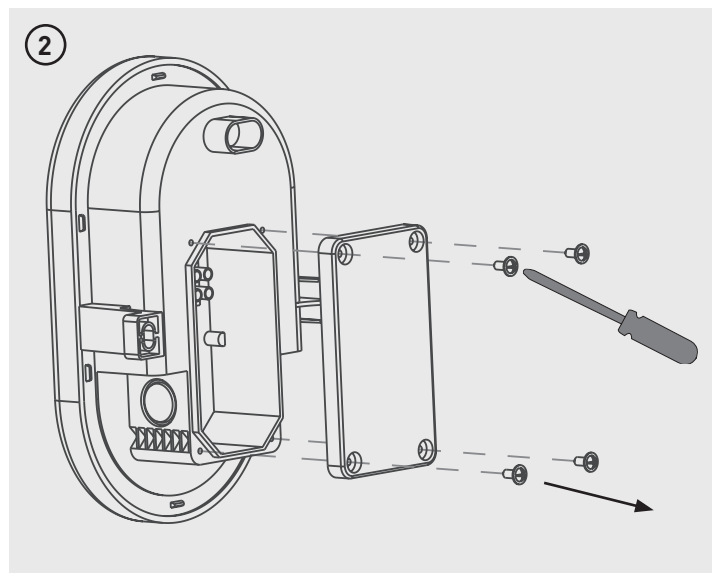

ECO DECORATIVE EXTERIOR OVAL MINI LED BULKHEAD

Part Code	Power Source / Frequency	Luminaire Lumens	Wattage
EBE5040W	220-240V AC - 50/60Hz	450lm	5.5W
EBE5040B	220-240V AC - 50/60Hz	450lm	5.5W

ACCESSORIES:

x2

Tech Help Line UK - 0330 0249 279 Non UK - +44 (0)1952 238 100 Supplied by LUCECO Stafford Park 1, Telford, Shropshire, England, TF3 3BD	Kontakt UK - 0330 0249 279 Non UK - +49 40 89066 878 - 29 Geliefert von Luceco GmbH Holstenplatz 20b, 22765 Hamburg DEUTSCHLAND	Support Technique UK - 0330 0249 279 Non UK - +33 (0)1 61 10 10 35 Notice fournie par Luceco SAS France & Belux 3 Rue de Courtalin, Magny Le Hongre 77700 FRANCE & BELUX	Servicio de asistencia telefónica UK - 0330 0249 279 Non UK - +34 93 576 83 21 Facilitado por BG Electrical Ltd Liessamins, 6, 08338, Premia de Dalt Barcelona, Spain	Assistenza tecnica telefonica UK - 0330 0249 279 Non UK - +39 0434 1696795 Fornito da BG Electrical Ltd Nexus Italia, Via Amman 10 33170 Pordenone, Italy

Visit our website at www.luceco.com Besuchen Sie uns auf www.luceco.de Visitez notre site Web www.luceco.fr Visite nuestra web en www.luceco.com Visitate il nostro sito www.luceco.com