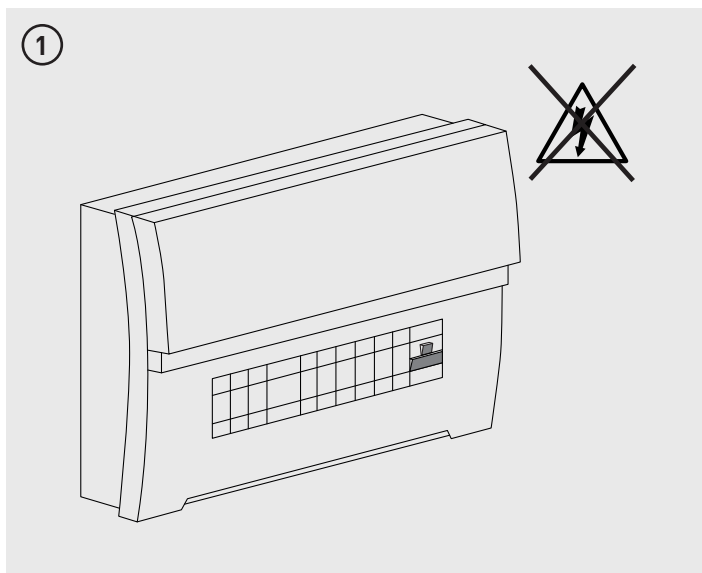

ECO DECORATIVE EXTERIOR OVAL MINI LED BULKHEAD

Part Code	Power Source / Frequency	Luminaire Lumens	Wattage
EBE5040W	220-240V AC - 50/60Hz	450lm	5.5W
EBE5040B	220-240V AC - 50/60Hz	450lm	5.5W

ACCESSORIES:

x2

Tech Help Line UK - 0330 0249 279 Non UK - +44 (0)1952 238 100 Supplied by LUCECO Stafford Park 1, Telford, Shropshire, England, TF3 3BD	Kontakt UK - 0330 0249 279 Non UK - +49 40 89066 878 - 29 Geliefert von Luceco GmbH Holstenplatz 20b, 22765 Hamburg DEUTSCHLAND	Support Technique UK - 0330 0249 279 Non UK - +33 (0)1 61 10 10 35 Notice fournie par Luceco SAS France & Belux 3 Rue de Courtalin, Magny Le Hongre 77700 FRANCE & BELUX	Servicio de asistencia telefónica UK - 0330 0249 279 Non UK - +34 93 576 83 21 Facilitado por BG Electrical Ltd Liessamins, 6, 08338, Premia de Dalt Barcelona, Spain	Assistenza tecnica telefonica UK - 0330 0249 279 Non UK - +39 0434 1696795 Fornito da BG Electrical Ltd Nexus Italia, Via Amman 10 33170 Pordenone, Italy

Visit our website at www.luceco.com Besuchen Sie uns auf www.luceco.de Visitez notre site Web www.luceco.fr Visite nuestra web en www.luceco.com Visitate il nostro sito www.luceco.com