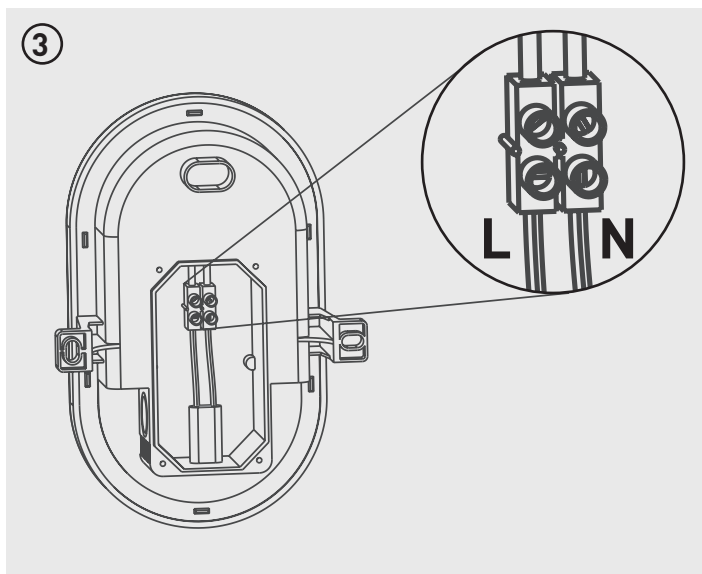

ECO DECORATIVE EXTERIOR OVAL MINI LED BULKHEAD

Part Code	Power Source / Frequency	Luminaire Lumens	Wattage
EBE5040W	220-240V AC - 50/60Hz	450lm	5.5W
EBE5040B	220-240V AC - 50/60Hz	450lm	5.5W

ACCESSORIES:

x2

Tech Help Line UK - 0330 0249 279 Non UK - +44 (0)1952 238 100 Supplied by LUCECO Stafford Park 1, Telford, Shropshire, England, TF3 3BD	Kontakt UK - 0330 0249 279 Non UK - +49 40 89066 878 - 29 Geliefert von Luceco GmbH Holstenplatz 20b, 22765 Hamburg DEUTSCHLAND	Support Technique UK - 0330 0249 279 Non UK - +33 (0)1 61 10 10 35 Notice fournie par Luceco SAS France & Belux 3 Rue de Courtalin, Magny Le Hongre 77700 FRANCE & BELUX	Servicio de asistencia telefónica UK - 0330 0249 279 Non UK - +34 93 576 83 21 Facilitado por BG Electrical Ltd Liessamins, 6, 08338, Premia de Dalt Barcelona, Spain	Assistenza tecnica telefonica UK - 0330 0249 279 Non UK - +39 0434 1696795 Fornito da BG Electrical Ltd Nexus Italia, Via Amman 10 33170 Pordenone, Italy

Visit our website at www.luceco.com Besuchen Sie uns auf www.luceco.de Visitez notre site Web www.luceco.fr Visite nuestra web en www.luceco.com Visitate il nostro sito www.luceco.com