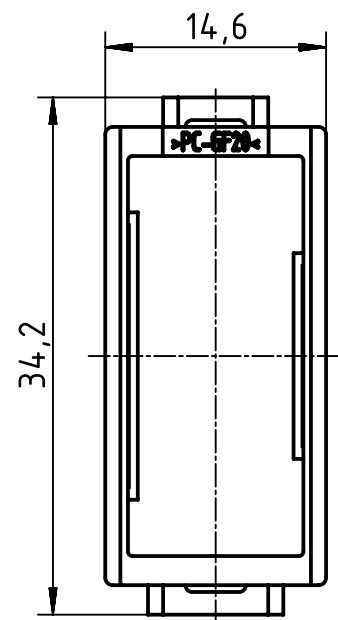

1 2 3 4 5 6

A

B

C

D

 All Dimensions in mm Original Size DIN A4	Scale	Free size tol.			Ref.
	2:1				Sub.
 All rights reserved Department EL PD	Created by	Inspected by	Standardisation	Date	State
	FINKEV	RIEPE	RUETERA	2018-05-15	Final Release
HARTING Electric GmbH & Co. KG D-32339 Espelkamp	Title				Doc-Key / ECM-Nr. 100512392/UGD/001/F 500000134568
	Han module adapter, female				
Type		Number		Rev.	Page
TB		09 14 001 3111		F	1/1