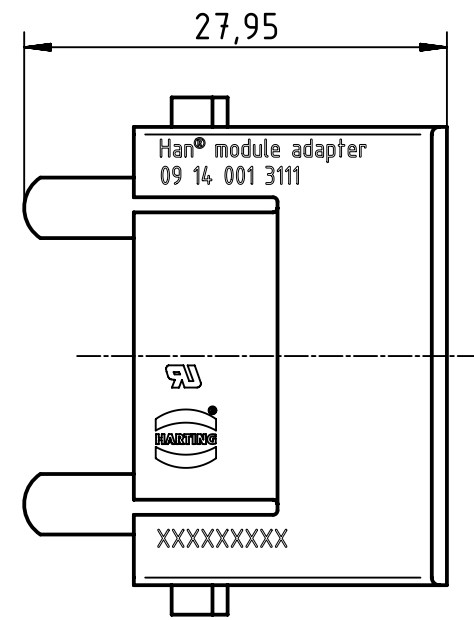

1 2 3 4 5 6

A

B

C

D

 All Dimensions in mm Original Size DIN A4	Scale	Free size tol.			Ref.
	2:1				Sub.
 All rights reserved Department EL PD	Created by	Inspected by	Standardisation	Date	State
	FINKEV	RIEPE	RUETERA	2018-05-15	Final Release
HARTING Electric GmbH & Co. KG D-32339 Espelkamp	Title				Doc-Key / ECM-Nr. 100512392/UGD/001/F 500000134568
	Han module adapter, female				
Type		Number		Rev.	Page
TB		09 14 001 3111		F	1/1